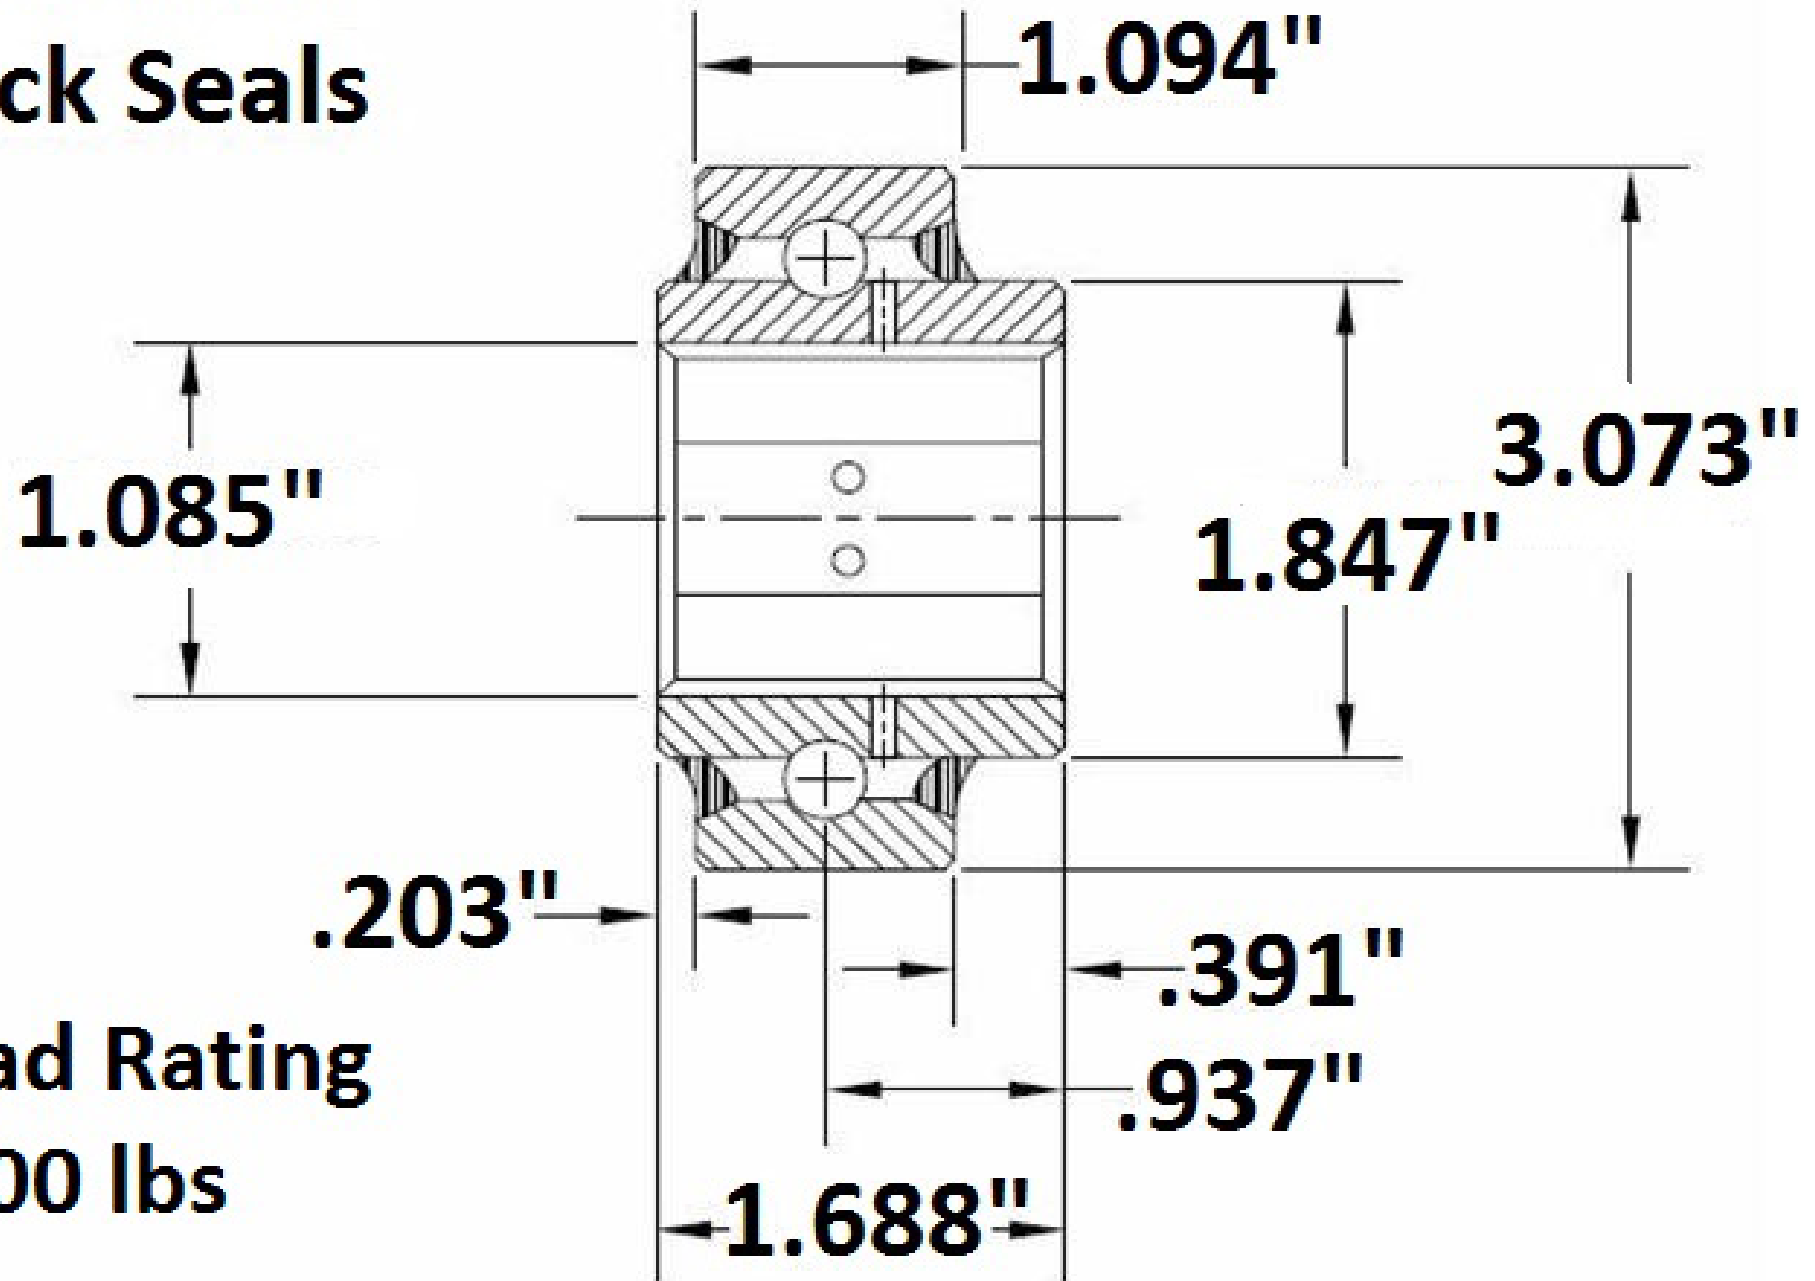

Front and Back Seals

Load Rating
4500 lbs